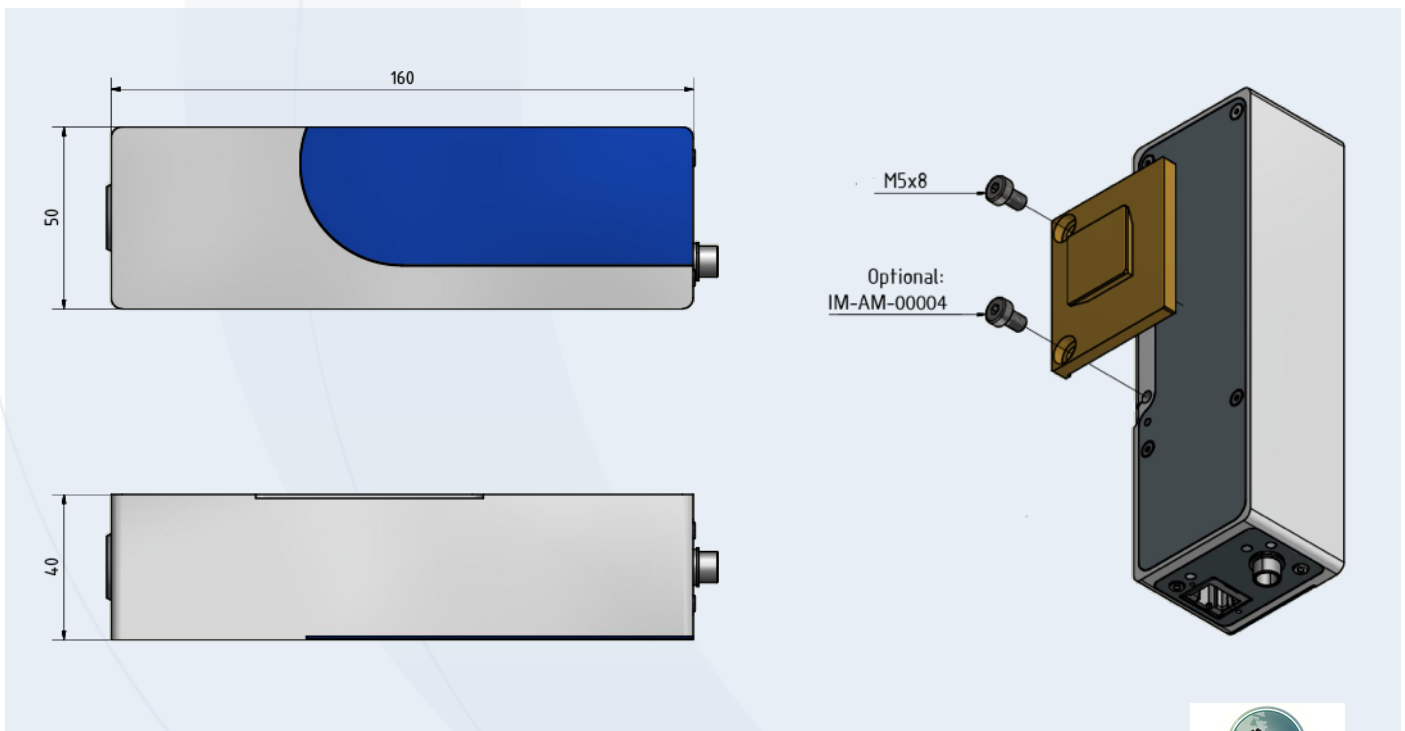

Specification • GigE

IM•linea M - GigE Version

Integrated ring light (optional without ring light)

FoV [mm]	WD [mm]	Sensor [MP]	Image	Interface [24V | M8 Plug 4pol]	Light [white]	Item number
28.6 x 24	202	5.01	colour	GigE RJ45	ring	IL10-00363CG2101
28.6 x 24	202	5.01	mono	GigE RJ45	ring	IL10-00363MG2101
24 x 18	202	3.15	colour	GigE RJ45	ring	IL10-00462CG2101
24 x 18	202	3.15	mono	GigE RJ45	ring	IL10-00462MG2101
16.8 x 14.1	132	5.01	colour	GigE RJ45	ring	IL10-01553CG2101
16.8 x 14.1	132	5.01	mono	GigE RJ45	ring	IL10-01553MG2101
14.1 x 10.6	132	3.15	colour	GigE RJ45	ring	IL10-01652CG2101
14.1 x 10.6	132	3.15	mono	GigE RJ45	ring	IL10-01652MG2101
11.3 x 9.4	99	5.01	colour	GigE RJ45	ring	IL10-02743CG2101
11.3 x 9.4	99	5.01	mono	GigE RJ45	ring	IL10-02743MG2101
9.4 x 7.1	99	3.15	colour	GigE RJ45	ring	IL10-02842CG2101
9.4 x 7.1	99	3.15	mono	GigE RJ45	ring	IL10-02842MG2101
9.2 x 7.7	87	5.01	colour	GigE RJ45	ring	IL10-03743CG2101
9.2 x 7.7	87	5.01	mono	GigE RJ45	ring	IL10-03743MG2101
7.7 x 5.8	87	3.15	colour	GigE RJ45	ring	IL10-03942CG2101
7.7 x 5.8	87	3.15	mono	GigE RJ45	ring	IL10-03942MG2101

Weight [g]: 500 | CE / RoHS / WEEE-Reg.-No. DE 68564667 | OptoViewer 2.0 Software included

Technical Drawing

MicroscopeWorld