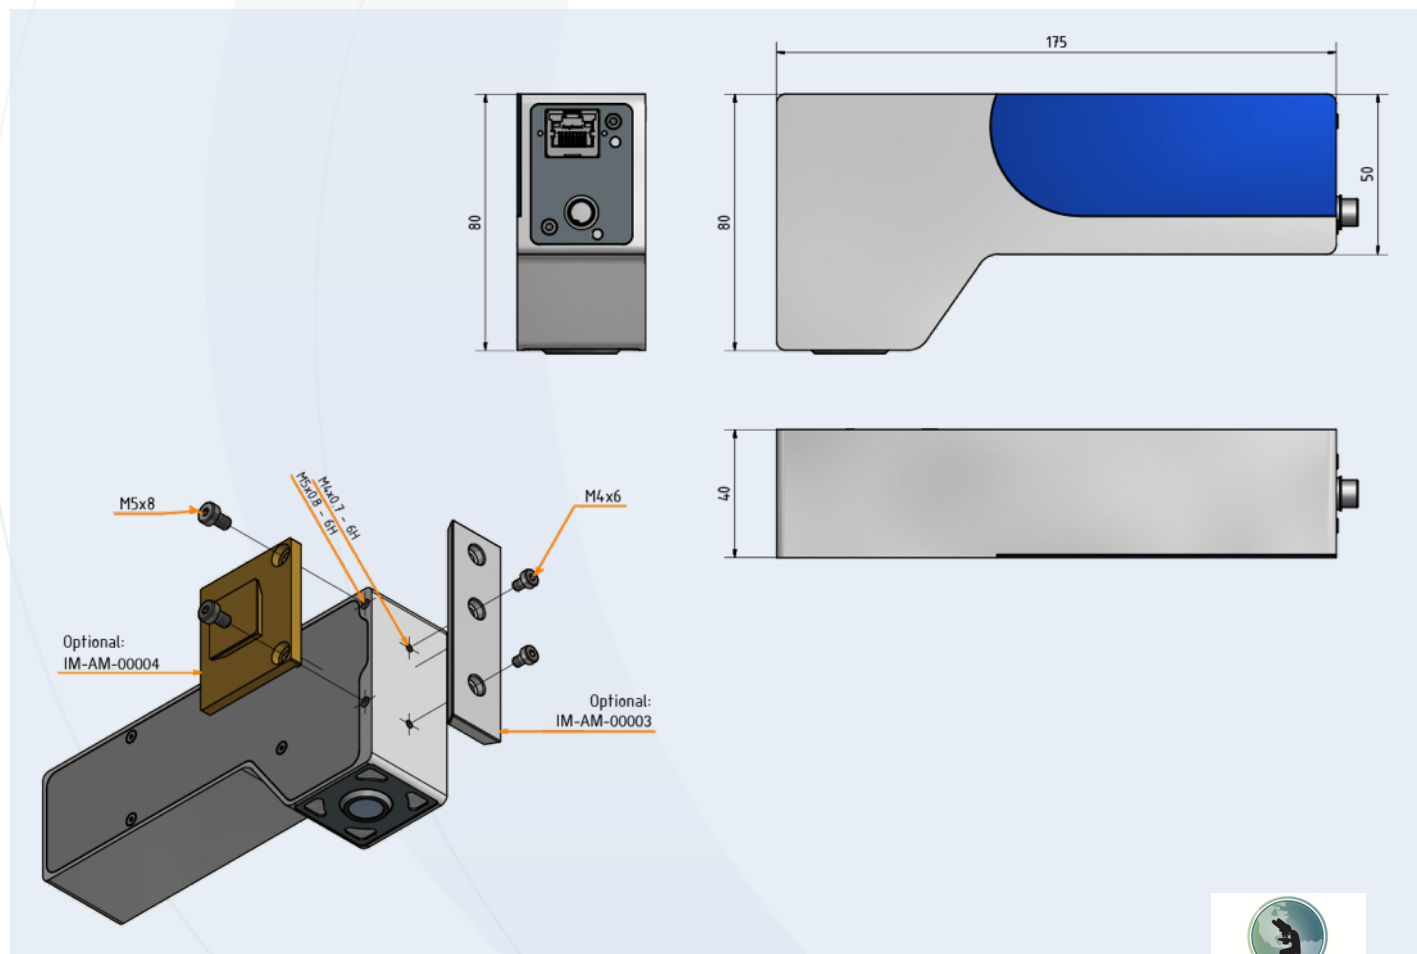

Specification • GigE

IM•compact M - GigE Version
Integrated coaxial and ring light

FoV [mm]	WD [mm]	Sensor [MP]	Image	Interface [24V | M8 Plug 4pol]	Light [white]	Item number
4.5 x 3.8	31	5.01	colour	GigE RJ45	coax+ring	IC10-04j33CG3101
4.5 x 3.8	31	5.01	mono	GigE RJ45	coax+ring	IC10-04j33MG3101
3.8 x 2.8	31	3.15	colour	GigE RJ45	coax+ring	IC10-04l32CG3101
3.8 x 2.8	31	3.15	mono	GigE RJ45	coax+ring	IC10-04l32MG3101
2.3 x 1.9	17.5	5.01	colour	GigE RJ45	coax+ring	IC10-05o23CG3101
2.3 x 1.9	17.5	5.01	mono	GigE RJ45	coax+ring	IC10-05o23MG3101
2.3 x 1.9	37	5.01	colour	GigE RJ45	coax+ring	IC10-05o33CG3101
2.3 x 1.9	37	5.01	mono	GigE RJ45	coax+ring	IC10-05o33MG3101
1.9 x 1.4	17.5	3.15	colour	GigE RJ45	coax+ring	IC10-05q22CG3101
1.9 x 1.4	17.5	3.15	mono	GigE RJ45	coax+ring	IC10-05q22MG3101
1.9 x 1.4	37	3.15	colour	GigE RJ45	coax+ring	IC10-05q32CG3101
1.9 x 1.4	37	3.15	mono	GigE RJ45	coax+ring	IC10-05q32MG3101

Technical Drawing

MicroscopeWorld